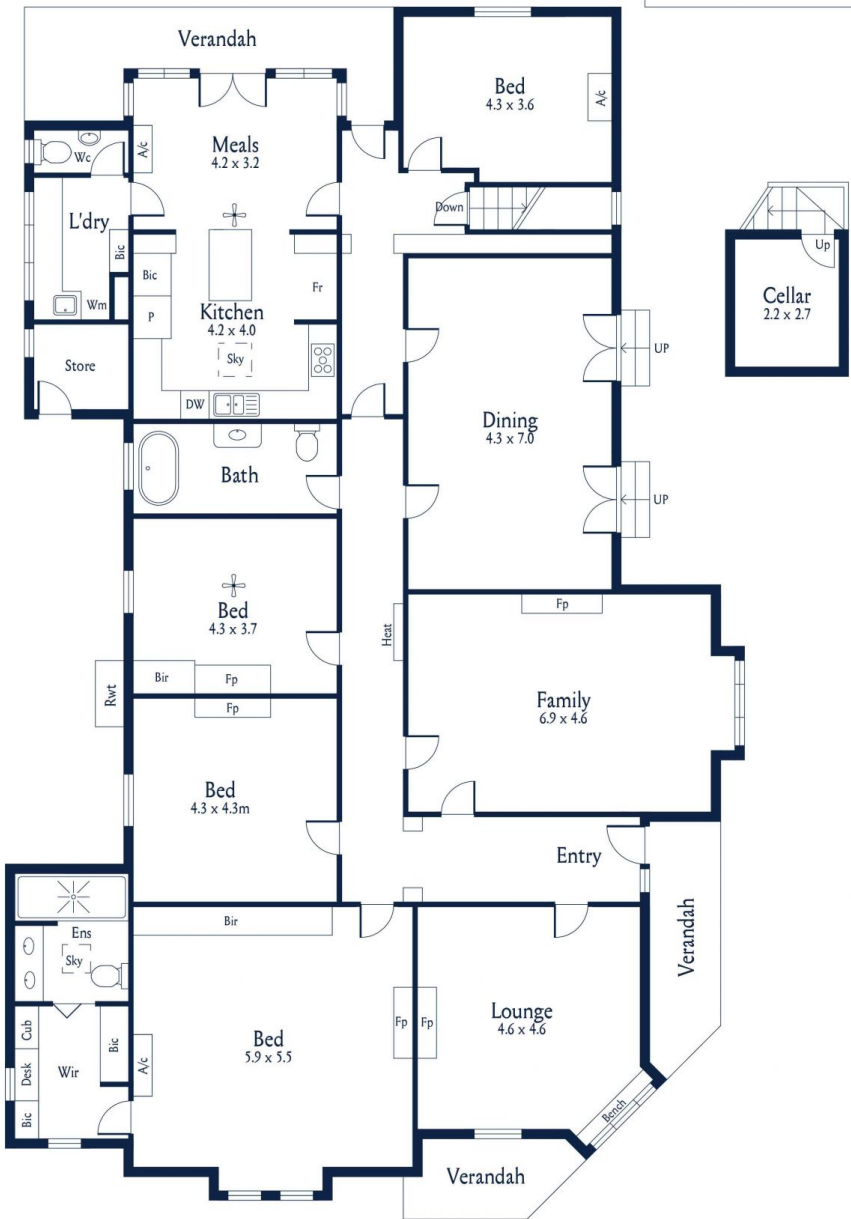

8 Palm Street, Medindie

	Internal	- 298.6 SQM
	External	- 48.5 SQM
	Total	- 347.1 SQM